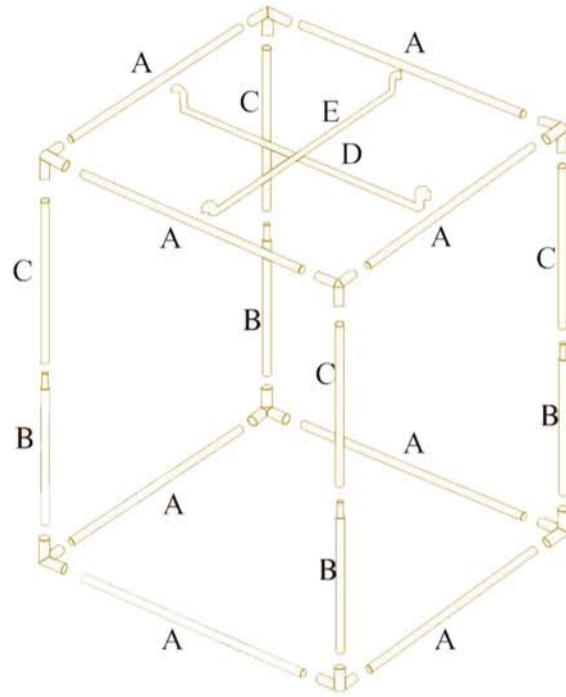

www.secretjardin.com

Assembly instruction for:

DS 60
DS 90
DS 120

www.secretjardin.com

DarkStreet

-  Assembled in a few minutes.
-  One person required
-  No tool needed